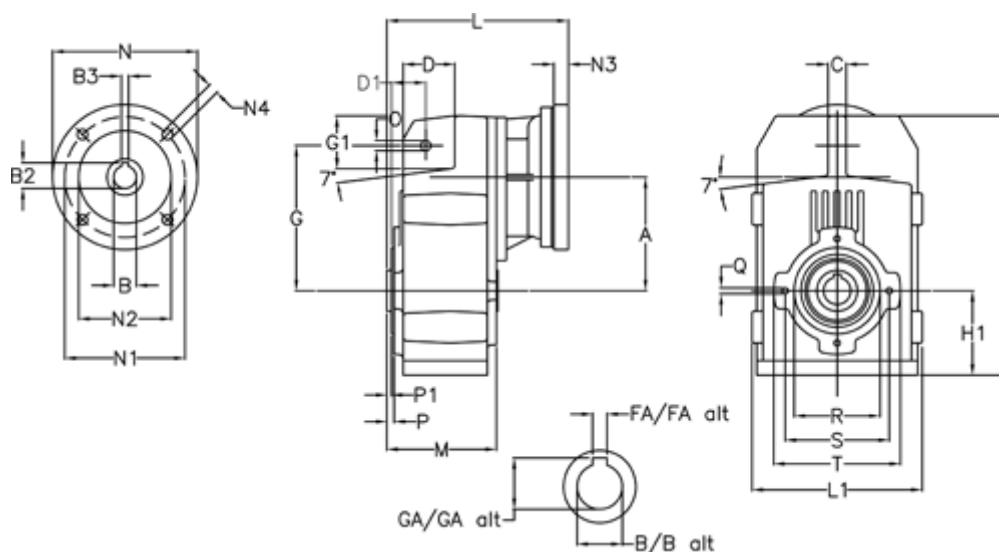

Article number: 29560588553225

Description: Shaft mounted gear  
A514H50-885,5-P71B5

## Measures

A = 211.30	FA = 14	M = 163.0	Q = M12x19
B = 50	G = 278	N = 160	R = 180
B1 = 14	G1 = 105.5	N1 = 130	S = 215
B2 = 16.3	GA = 53.5	N2 = 110	T = 250
B3 = 5	H = 479.0	N4 = M8x16	
C = 20	H1 = 144.0	O = 22	
D = 93.5	L = 339.5	P = 8.5	
D1 = 65.0	L1 = 273	P1 = 4.5	